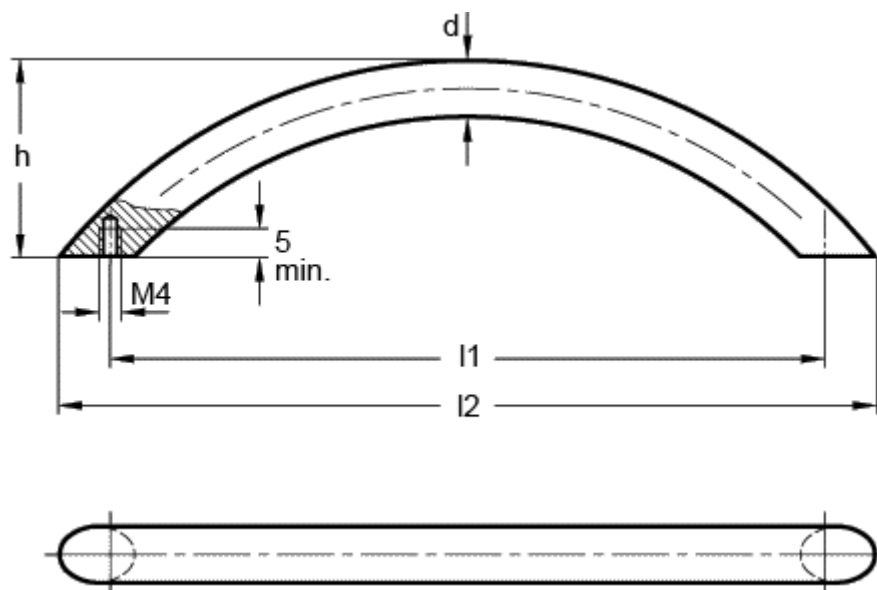

Article number: 20189064

Description: E+G Arch handle, st. steel GN 424.5-10-64

## Measures

d	= 10
h	= 35
l1	= 64
l2 approx.	= 75